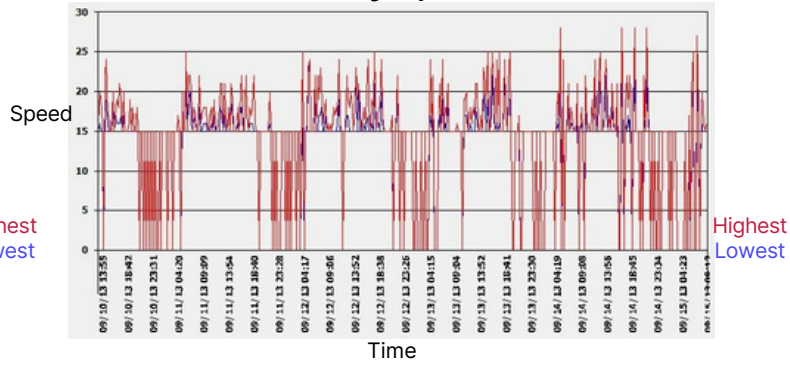

Speeding drivers can be a problem and are almost three times more likely to be involved in fatal or serious injury crashes. The good news is that TraffiCalm® Radar Speed Signs have been proven in multiple third-party studies*, to be highly effective at reducing average vehicle speeds and slowing speeding drivers, creating safer roadways and communities.

Includes an R1-1 Speed Limit Sign with changeable number placards

Easy to move around

TC-Speed Connect® Configuration and Traffic Data Collection Software

Speed Distribution

Average Speed

Features	VALUE SERIES		IQ SERIES					
	9" Value Sign	12" Value Sign	iQ900 Sign	iQ1200 Sign	iQ1500ca Sign *	iQ1500 Sign	iQ1800 Sign	iQ1800 Jumbo Sign
Optimal Road Speed								
Housing Dimensions	18"w x 24"h 22.7 lbs	24"w x 30"h 28 lbs	18"w x 24"h 28lbs x 1 3/4"d 10 lbs	24"w x 30"h 15 lbs	30"w x 41"h x 3"d 36 lbs	30"w x 41"h x 3"d 36 lbs	36"w x 48"h x 2 3/4"d 80 lbs	48"w x 60"h x 4"d 90 lbs
LED Display	88	88	88 SLOW DOWN	88 SLOW DOWN	88	88 SLOW DOWN	88 SLOW DOWN	88 SLOW DOWN
Sign Legibility Distance	450 ft	600 ft	450 ft	600 ft	750 ft	750 ft	1000 ft	1000 ft
Programming Input	IR remote 30' range	IR remote 30' range	Bluetooth 300'	Bluetooth 300'	Bluetooth 300'	Bluetooth 300'	Bluetooth 300'	Bluetooth 300'
Capable of Collecting Traffic Data <small>(SafetyCalm software included)</small>			•	•	•	•	•	•
External Ring or Beacon Compatible			•	•	•	•	•	•
Programmable Integrated Strobe					•			
Stealth Mode <small>(for collecting data when LED are off)</small>			•	•	•	•	•	•
Power Package	Solar Kit Included	Solar Kit Included	Solar/AC Ready	Solar/AC Ready	Solar/AC Ready	Solar/AC Ready	Solar/AC Ready	Solar/AC Ready
Modular Design for Easy Service					•	•	•	•
Portable Configuration	•	•	•	•				
Dolly Configuration	•	•	•	•				
RS-232 Port			•	•	•	•	•	•