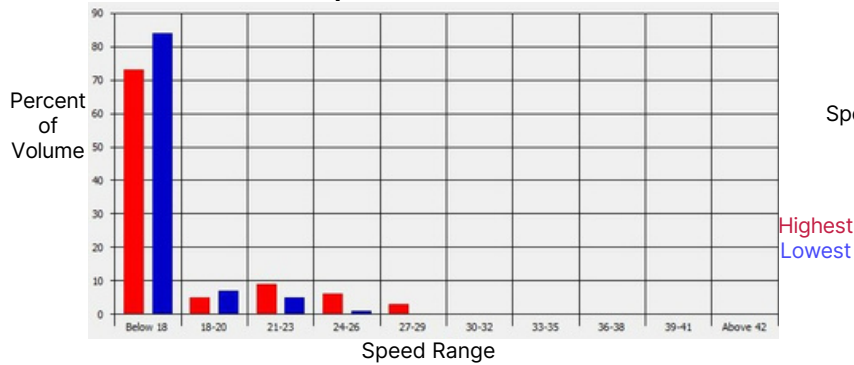

Includes an R1-1 Speed Limit Sign with changeable number placards

Easy to move around

TC-Speed Connect® Configuration and Traffic Data Collection Software

Speed Distribution

Average Speed

Features	VALUE SERIES		IQ SERIES					
	9" Value Sign	12" Value Sign	iQ900 Sign	iQ1200 Sign	iQ1500ca Sign *	iQ1500 Sign	iQ1800 Sign	iQ1800 Jumbo Sign
Optimal Road Speed								
Housing Dimensions	18"w x 24"h 22.7 lbs	24"w x 30"h 28 lbs	18"w x 24"h 28lbs x 1 3/4"d 10 lbs	24"w x 30"h 15 lbs	30"w x 41"h x 3"d 36 lbs	30"w x 41"h x 3"d 36 lbs	36"w x 48"h x 2 3/4"d 80 lbs	48"w x 60"h x 4"d 90 lbs
LED Display	88	88	88 SLOW DOWN	88 SLOW DOWN	88	88 SLOW DOWN	88 SLOW DOWN	88 SLOW DOWN
Sign Legibility Distance	450 ft	600 ft	450 ft	600 ft	750 ft	750 ft	1000 ft	1000 ft
Programming Input	IR remote 30' range	IR remote 30' range	Bluetooth 300'	Bluetooth 300'	Bluetooth 300'	Bluetooth 300'	Bluetooth 300'	Bluetooth 300'
Capable of Collecting Traffic Data <small>(SafetyCalm software included)</small>			•	•	•	•	•	•
External Ring or Beacon Compatible			•	•	•	•	•	•
Programmable Integrated Strobe					•			
Stealth Mode <small>(for collecting data when LED are off)</small>			•	•	•	•	•	•
Power Package	Solar Kit Included	Solar Kit Included	Solar/AC Ready	Solar/AC Ready	Solar/AC Ready	Solar/AC Ready	Solar/AC Ready	Solar/AC Ready
Modular Design for Easy Service					•	•	•	•
Portable Configuration	•	•	•	•				
Dolly Configuration	•	•	•	•				
RS-232 Port			•	•	•	•	•	•