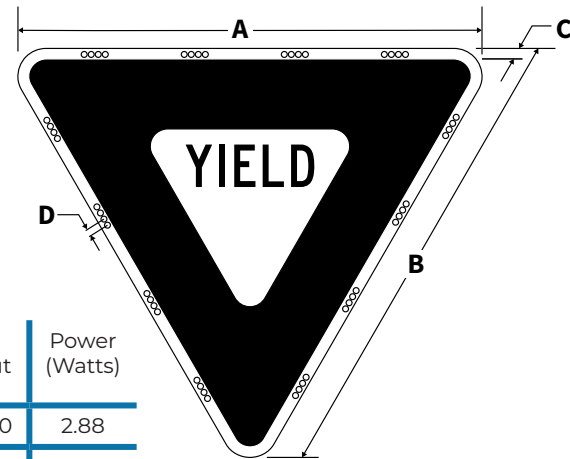

Details

Physical Description

- Available Sizes: 30", 36", and 48"
- Retrofits to any existing R1-2 Yield sign manufactured to MUTCD requirements of corresponding size
- Mounting: all LED hardware mounted within the white border of the sign. Mounted either with adhesive backing or included self tapping screws. Rivets may be utilized to improve tamper resistance
- MUTCD compliant LED placement and usage
- 10 ft. (3m) single cable extension to reach Controller or Collaborator