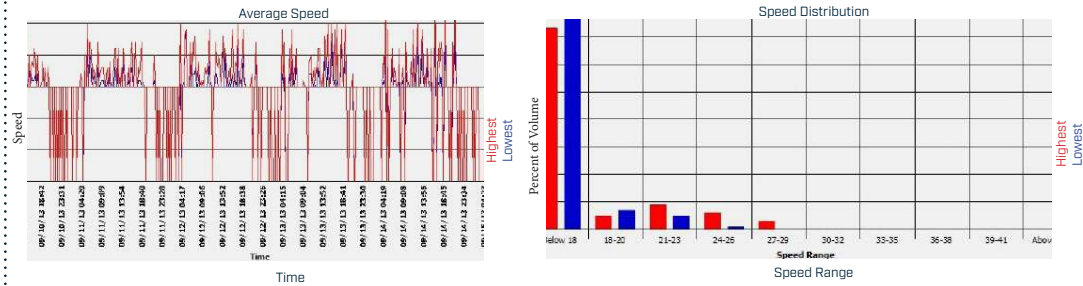

YOUR SPEED Sign Color: Yellow, Fluorescent Yellow-Green, Fluorescent Orange, or White

RADAR SENSOR

Doppler Radar

K-Band (24.15 GHz), license-free (FCC part 15 compliant)

Radar detection range up to 1000 ft. (304.8 m) depending upon vehicle size, speed of approach, and configuration

CONSTRUCTION

Outside dimensions 24" w x 30" h x 2 1/4" d (61 cm x 76.2 cm x 5.7 cm)

Weight: 39 lbs (17.7 kg)

Aluminum metal enclosure, powder coated green

High impact polycarbonate face

NEMA 3R Rated Cabinet

COMMUNICATION

RS-232 and Bluetooth Class 1 or 2 adaptors

(capabilities: V1.0, V1.2, V2.0, V2.1 + Enhanced Data Rate, EDR)

POWER

Power requirements: 12VDC, low standby, average day at 8.5 watts, night at 1.5 watts

Voltage requirements: 9VDC-30VDC

Integrated 30 Ah NiMH battery pack

ENVIRONMENTAL

-40°F to +165°F operating range (-40°C to +74°C)

WARRANTY

3 year limited warranty excluding batteries

DETAILS

TC-SPEED CONNECT™ CONFIGURATION AND TRAFFIC DATA COLLECTION SOFTWARE

Local configuration, scheduling and data reports

License Free

App for Android and Microsoft Store

System Health Data: battery voltage, internal temperature, ambient light lux, display function status

Speed Data: date stamp, time stamp, vehicle count, minimum speed, maximum speed, 10 speed bins, average speed, 25th percentile speed, 50th percentile speed, 85th percentile speed

Schedule can be programmed up to 1 year in advance

iQ1200 Portable Sign with 30Ah Battery and Key

Parts #	Reflective Sheeting Color
M75-12DFB-PK01	White
M75-12DFB-PK02	Fluorescent Yello-Green
M75-12DFB-PK03	Fluorescent Orange
M75-12DFB-PK04	Yellow

*Non MUTCD Compliant