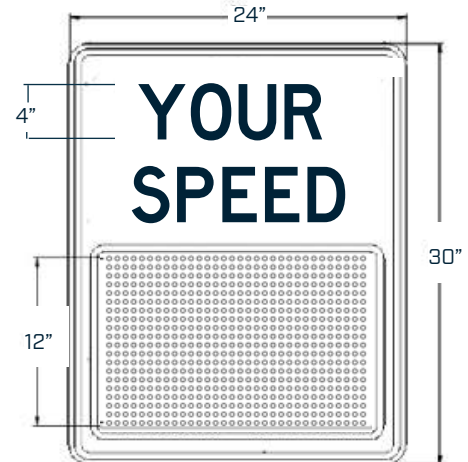

YOUR SPEED Sign Color: Yellow, Fluorescent Yellow-Green, Fluorescent Orange, or White

RADAR SENSOR

Doppler Radar

K-Band (24.15 GHz), license-free (FCC part 15 compliant)

Radar detection range up to 1000 ft. (304.8 m) depending upon vehicle size, speed of approach, and configuration

CONSTRUCTION

Outside dimensions 24" w x 30" h x 2 1/4" d (61 cm x 76.2 cm x 5.7 cm)

Weight: 39 lbs (17.7 kg)

Aluminum metal enclosure, powder coated green

High impact polycarbonate face

NEMA 3R Rated Cabinet

COMMUNICATION

RS-232 and Bluetooth Class 1 or 2 adaptors

(capabilities: V1.0, V1.2, V2.0, V2.1 + Enhanced Data Rate, EDR)

POWER

Power requirements: 12VDC, low standby, average day at 8.5 watts, night at 1.5 watts

Voltage requirements: 9VDC-30VDC

Integrated 30 Ah NiMH battery pack

ENVIRONMENTAL

-40°F to +165°F operating range (-40°C to +74°C)

WARRANTY

3 year limited warranty excluding batteries

DETAILS

TC-SPEED CONNECT™ CONFIGURATION AND TRAFFIC DATA COLLECTION SOFTWARE

Local configuration, scheduling and data reports

License Free

App for Android and Microsoft Store

System Health Data: battery voltage, internal temperature, ambient light lux, display function status

Speed Data: date stamp, time stamp, vehicle count, minimum speed, maximum speed, 10 speed bins, average speed, 25th percentile speed, 50th percentile speed, 85th percentile speed

Schedule can be programmed up to 1 year in advance

iQ1200 Portable Sign with 30Ah Battery and Key

Parts #	Reflective Sheeting Color
M75-12DFB-PK01	White
M75-12DFB-PK02	Fluorescent Yello-Green
M75-12DFB-PK03	Fluorescent Orange
M75-12DFB-PK04	Yellow

*Non MUTCD Compliant