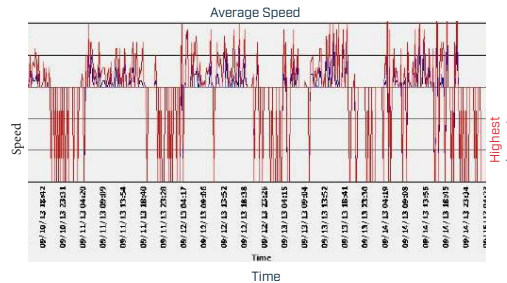

RADAR SENSOR

Doppler Radar

K-Band (24.15 GHz), license-free (FCC part 15 compliant)

Radar detection range up to 1000 ft. (304.8 m) depending upon vehicle size, speed of approach, and configuration

CONSTRUCTION

Outside dimensions 24" w x 30" h x 1 1/8" d (61 cm x 76.2 cm x 4.8 cm)

Weight: 24 lbs (10.8 kg)

Aluminum metal enclosure, powder coated green

High impact polycarbonate face

NEMA 3R Rated Cabinet

COMMUNICATION

RS-232 and Bluetooth Class 1 or 2 adaptors (capabilities; V1.0, V1.2, V2.0, V2.1,+ Enhanced Data Rate, EDR)

POWER

Solar/Battery kits or AC power supply sold separately

Power requirements: 12VDC, low standby, average day at 8.5 watts, night at 1.5 watts

Voltage requirements: 9VDC-30VDC

ENVIRONMENTAL

-40°F to +165°F operating range (-40°C to +74°C)

WARRANTY

3 year limited warranty excluding batteries

DETAILS

TC-SPEED CONNECT™ CONFIGURATION AND TRAFFIC DATA COLLECTION SOFTWARE

Local configuration, scheduling and data reports

License Free

App for Android and Microsoft Store

System Health Data: battery voltage, internal temperature, ambient light lux, display function status

Speed Data: date stamp, time stamp, vehicle count, minimum speed, maximum speed, 10 speed bins, average speed, 25th percentile speed, 50th percentile speed, 85th percentile speed

Scheduled can be programmed up to 1 year in advance

iQ1200 Full Matrix Radar Speed Sign

Part #	Reflective Sheeting Color
M75-12DFB-0001	White*
M75-12DFB-0002	Fluorescent Yellow-Green
M75-12DFB-0003	Fluorescent Orange
M75-12DFB-0004	Yellow

*Non MUTCD Compliant