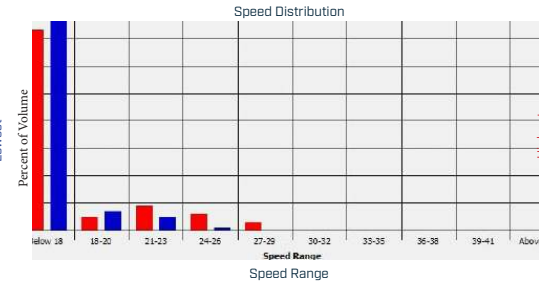

RADAR SENSOR

Doppler Radar

K-Band (24.15 GHz), license-free (FCC part 15 compliant)

Radar detection range up to 1000 ft. (304.8 m) depending upon vehicle size, speed of approach, and configuration

CONSTRUCTION

Outside dimensions 24" w x 30" h x 1 1/8" d (61 cm x 76.2 cm x 4.8 cm)

Weight: 24 lbs (10.8 kg)

Aluminum metal enclosure, powder coated green

High impact polycarbonate face

NEMA 3R Rated Cabinet

COMMUNICATION

RS-232 and Bluetooth Class 1 or 2 adaptors (capabilities; V1.0, V1.2, V2.0, V2.1,+ Enhanced Data Rate, EDR)

POWER

Solar/Battery kits or AC power supply sold separately

Power requirements: 12VDC, low standby, average day at 8.5 watts, night at 1.5 watts

Voltage requirements: 9VDC-30VDC

ENVIRONMENTAL

-40°F to +165°F operating range (-40°C to +74°C)

WARRANTY

3 year limited warranty excluding batteries

DETAILS

TC-SPEED CONNECT™ CONFIGURATION AND TRAFFIC DATA COLLECTION SOFTWARE

Local configuration, scheduling and data reports

License Free

App for Android and Microsoft Store

System Health Data: battery voltage, internal temperature, ambient light lux, display function status

Speed Data: date stamp, time stamp, vehicle count, minimum speed, maximum speed, 10 speed bins, average speed, 25th percentile speed, 50th percentile speed, 85th percentile speed

Scheduled can be programmed up to 1 year in advance

iQ1200 Full Matrix Radar Speed Sign

Part #	Reflective Sheeting Color
M75-12DFB-0001	White*
M75-12DFB-0002	Fluorescent Yellow-Green
M75-12DFB-0003	Fluorescent Orange
M75-12DFB-0004	Yellow

*Non MUTCD Compliant