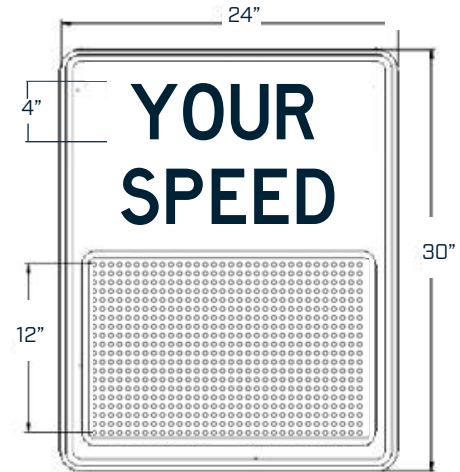

RADAR SENSOR

Doppler Radar

K-Band (24.15 GHz), license-free (FCC part 15 compliant)

Radar detection range up to 1000 ft. (304.8 m) depending upon vehicle size, speed of approach, and configuration

CONSTRUCTION

Outside dimensions 24" w x 30" h x 1 1/8" d (61 cm x 76.2 cm x 4.8 cm)

Weight: 24 lbs (10.8 kg)

Aluminum metal enclosure, powder coated green

High impact polycarbonate face

NEMA 3R Rated Cabinet

COMMUNICATION

RS-232 and Bluetooth Class 1 or 2 adaptors (capabilities; V1.0, V1.2, V2.0, V2.1,+ Enhanced Data Rate, EDR)

POWER

Solar/Battery kits or AC power supply sold separately

Power requirements: 12VDC, low standby, average day at 8.5 watts, night at 1.5 watts

Voltage requirements: 9VDC-30VDC

ENVIRONMENTAL

-40°F to +165°F operating range (-40°C to +74°C)

WARRANTY

3 year limited warranty excluding batteries

DETAILS

TC-SPEED CONNECT™ CONFIGURATION AND TRAFFIC DATA COLLECTION SOFTWARE

Local configuration, scheduling and data reports

License Free

App for Android and Microsoft Store

System Health Data: battery voltage, internal temperature, ambient light lux, display function status

Speed Data: date stamp, time stamp, vehicle count, minimum speed, maximum speed, 10 speed bins, average speed, 25th percentile speed, 50th percentile speed, 85th percentile speed

Scheduled can be programmed up to 1 year in advance

iQ1200 Full Matrix Radar Speed Sign

Part #	Reflective Sheeting Color
M75-12DFB-0001	White*
M75-12DFB-0002	Fluorescent Yellow-Green
M75-12DFB-0003	Fluorescent Orange
M75-12DFB-0004	Yellow

*Non MUTCD Compliant