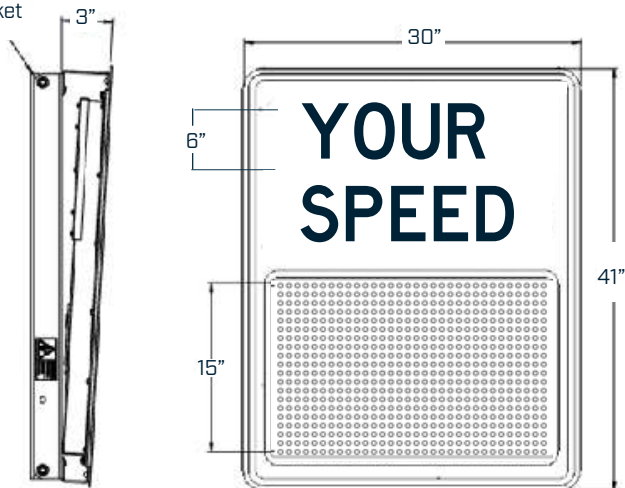

Flip Bracket