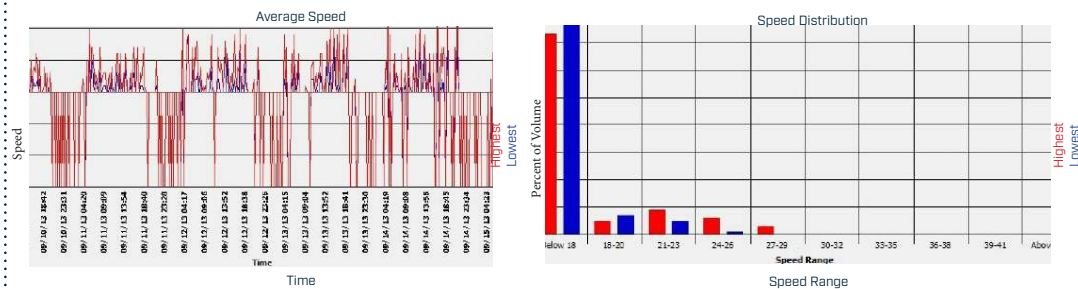

RADAR SENSOR

Doppler Radar

K-Band (24.15 GHz), license-free (FCC part 15 compliant)

Radar detection range up to 1000 ft. (304.8 m) depending upon vehicle size, speed of approach, and configuration.

CONSTRUCTION

Outside dimensions 30" w x 41" h x 3" d (76.2 cm x 104.1 cm x 7.6 cm)

Weight: 40 pounds (18.1 kg)

Aluminum metal enclosure, powder coated green

High impact polycarbonate face

NEMA 3R Rated Cabinet

COMMUNICATION

RS-232 and Bluetooth Class 1 or 2 adaptors

[capabilities; V1.0, V1.2, V2.0, V2.1 + Enhanced Date Rate, EDR]

POWER

Solar/Battery kits or AC power supply sold separately

Power requirements: 12VDC, low standby, average day at 8.5 watts, night at 1.5 watts

Voltage requirements: 9VDC-30VDC

ENVIRONMENTAL

-40°F to +165°F operating range (-40°C to +74°C)

WARRANTY

3 year limited warranty excluding batteries

DETAILS

TC-SPEED CONNECT™ CONFIGURATION AND TRAFFIC DATA COLLECTION SOFTWARE

Local configuration, scheduling and data reports

License Free

App for Android and Microsoft Store

System Health Data: battery voltage, internal temperature, ambient light lux, display function status

Speed Data: date stamp, time stamp, vehicle count, minimum speed, maximum speed, 10 speed bins, average speed, 25th percentile speed, 50th percentile speed, 85th percentile speed

Schedule can be programmed up to 1 year in advance