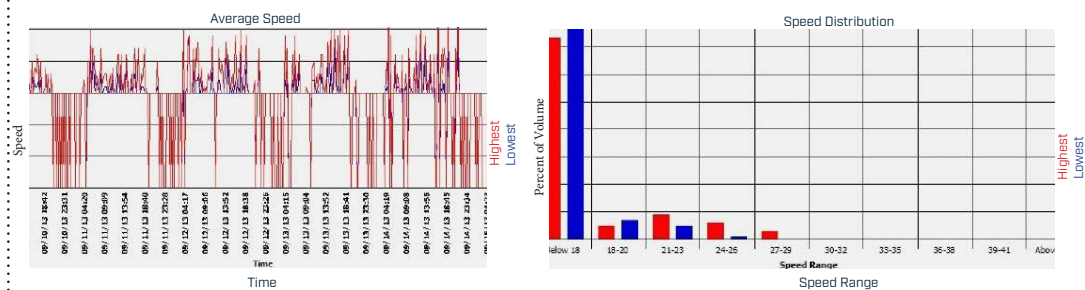

YOUR SPEED Sign Color: Yellow, Fluorescent Yellow-Green, Fluorescent Orange, or White

RADAR SENSOR

Doppler Radar

K-Band (24.15 GHz), license-free (FCC part 15 compliant)

Radar detection range up to 1000 ft. (304.8 m) depending upon vehicle size, speed of approach, and configuration

CONSTRUCTION

Outside dimensions 18" w x 24" h x 1 7/8" d (45.7 cm x 61 cm x 4.76 cm)

Weight: 29 lbs (13.2 kg)

Aluminum metal enclosure, powder coated green

High impact polycarbonate face

NEMA 3R Rated Cabinet

COMMUNICATION

RS-232 and Bluetooth Class 1 or 2 adaptors (capabilities: V1.0, V1.2, V2.0, V2.1 + Enhanced Data Rate, EDR)

POWER

Power requirements: 12VDC, low standby, average day at 8.5 watts, night at 1.5 watts

Voltage requirements: 9VDC-30VDC

Integrated 20 Ah NiMH battery pack

ENVIRONMENTAL

-40°F to +165°F operating range (-40°C to +74°C)

WARRANTY

3 year limited warranty excluding batteries

DETAILS

TC-SPEED CONNECT™ CONFIGURATION AND TRAFFIC DATA COLLECTION SOFTWARE

Local configuration, scheduling and data reports

License Free

App for Android and Microsoft Store

System Health Data: battery voltage, internal temperature, ambient light lux, display function status

Speed Data: date stamp, time stamp, vehicle count, minimum speed, maximum speed, 10 speed bins, average speed, 25th percentile speed, 50th percentile speed, 85th percentile speed

Schedule can be programmed up to 1 year in advance

iq900 Portable Sign w/ 20Ah Battery w/ Key

Part #	Reflective Sheeting Color
M75-9IDFB-PK01	White*
M75-9IDFB-PK02	Fluorescent Yellow-Green
M75-9IDFB-PK03	Fluorescent Orange
M75-9IDFB-PK04	Yellow

*Non MUTCD Compliant