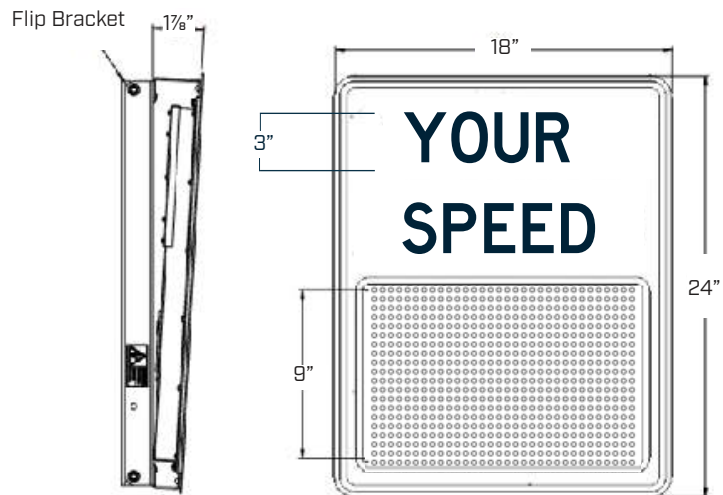

Schedule can be programmed up to 1 year in advance

iq900 Portable Sign w/ 20Ah Battery w/ Key

Part #	Reflective Sheeting Color
M75-9IDFB-PK01	White*
M75-9IDFB-PK02	Fluorescent Yellow-Green
M75-9IDFB-PK03	Fluorescent Orange
M75-9IDFB-PK04	Yellow