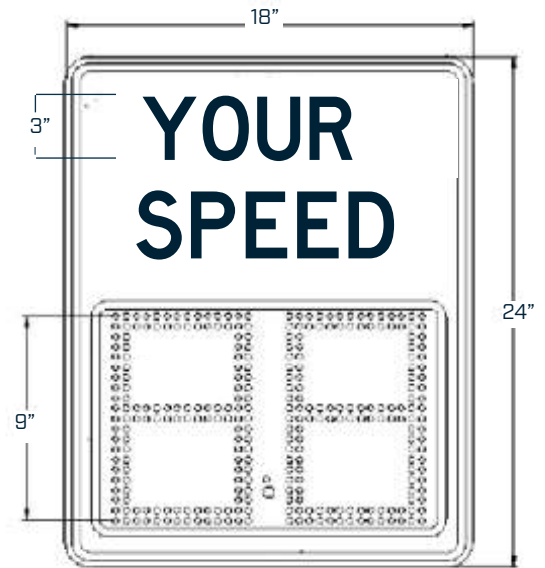

YOUR SPEED Legend: 3" [7.6 cm] Highway Gothic font

LEDs: Amber (590 nanometers) in color, 100,000-hour life, 15° viewing angle, AllInGaP technology

Brightness: 20,000 candela per square meter, Auto dimming

Legibility distance: 450 ft (137.2 m)

Front face sheeting: 3M™ Diamond Grade™ high visibility prismatic retroreflective sheeting

YOUR SPEED, Sign Color: Yellow, Fluorescent

Yellow-Green, Fluorescent Orange or White

Static Regulatory Sign: Speed is 25 MPH on Base. The placards are 1, 3, 0, and 4, which allows speeds from 0-45 MPH/KPH

RADAR SENSOR

K-Band (24.15 GHz), license-free (FCC part 15 compliant)

Range: Up to 1000 ft (304.8 m)

CONSTRUCTION

Outside dimensions 18" w x 24" h x 1 1/8" d

[45.7 cm x 61 cm x 4.8 cm]

Weight: 20 lbs (9.1 kg) not including dolly

Dolly Size: 72" h x 28" w x 18" d

[182.88 cm x 71.12 cm x 45.72 cm]

Weight: 113 lbs (51.3 kg) including battery and dolly

Aluminum metal enclosure, powder coated green

High impact Polycarbonate face

NEMA 3R Rated Cabinet

COMMUNICATION

Infrared Wireless Remote

POWER

Power requirements: 12VDC, low standby, average day at 8.5 watts, night at 1.5 watts

Voltage requirements: 9VDC-30VDC, 12VDC

Nominal (Battery protection at 11.5VDC and 10.8VDC, startup at 12.3VDC)

Integrated 75 Ah battery pack

AC 7.2A Smart AGM battery charger optional

ENVIRONMENTAL

-40°F to +165°F operating range [-40°C to +74°C]

WARRANTY

3 year limited warranty excluding batteries

9" Value Dolly Mounted with 75Ah AGM Battery

Part #	Reflective Sheeting Color
M75-009SE-0071	White*
M75-009SE-0072	Fluorescent Yellow-Green
M75-009SE-0073	Fluorescent Orange
M75-009SE-0074	Yellow

*Non MUTCD Compliant