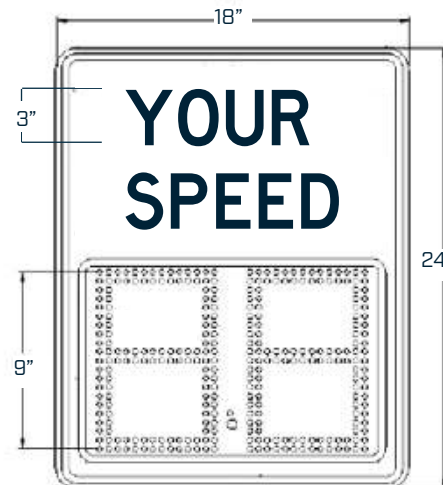

SPECIFICATIONS

DISPLAY

Electronic Light Emitting Diode (LED) display

Speed display features 9" [22.9 cm] high electronic numbers, will display MPH or KPH, Minimum 5 MPH (8 KPH) in 1 MPH/1.6 KPH increments, Maximum 99 MPH/159.3 KPH

YOUR SPEED Legend: 3" [7.6cm] Highway Gothic font

LEDS: Amber (590 nanometers) in color, 100,000-hour life, 15° viewing angle, AlInGaP technology

Brightness: 20,000 candela per square meter, Auto dimming

Legibility distance: 450 ft (137.2 m)

Front face sheeting: 3M™ Diamond Grade™ high visibility prismatic retroreflective sheeting

YOUR SPEED Sign Color: Yellow, Fluorescent Yellow-Green, Fluorescent Orange or White

RADAR SENSOR

K-Band (24.15 GHz), license-free (FCC part 15 compliant)

Range: Up to 1000 ft (304.8 m)

CONSTRUCTION

Outside dimensions 18" w x 24" h x 1 7/8" d [45.7 cm x 61 cm x 4.8 cm]

Weight: 29 lbs (13.2 kg)

Aluminum metal enclosure, powder coated green

High impact polycarbonate face

NEMA 3R Rated Cabinet

COMMUNICATION

Infrared Wireless Remote

POWER

Power requirements: 12VDC, low standby, average day at 8.5 watts, night at 1.5 watts

Voltage requirements: 9VDC-30VDC, 12VDC

Nominal (Battery protection at 11.5VDC and 10.8VDC, startup at 12.3VDC)

Integrated 20 Ah NiMH battery pack

ENVIRONMENTAL

-40°F to +165°F operating range (-40°C to +74°C)

WARRANTY

3 year limited warranty excluding batteries

9" Value Portable Sign w/ 20Ah Battery and Key

Part #	Reflective Sheeting Color
M75-009SE-PK01	White*
M75-009SE-PK02	Fluorescent Yellow-Green
M75-009SE-PK03	Fluorescent Orange
M75-009SE-PK04	Yellow

*Non MUTCD Compliant