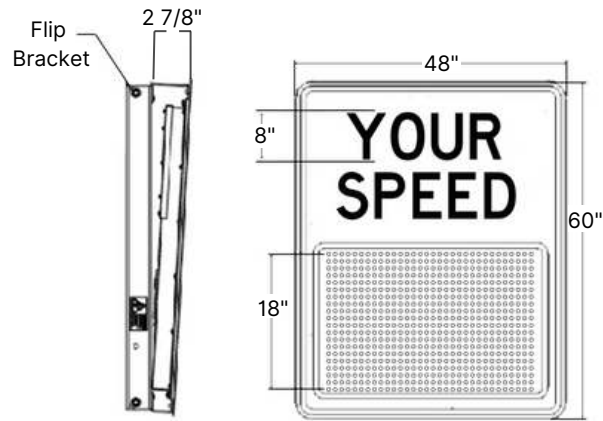

Radar detection range up to 1000 ft. (304.8 m) depending upon vehicle size, speed of approach, and configuration

Construction

Outside dimensions 48" w x 60" h x 2 7/8" d (121.9 cm x 152.4 cm x 7.3 cm)

Weight: 79 lbs (35.8 kg)

Aluminum metal enclosure, powder coated green

High impact polycarbonate face

NEMA 3R Rated Cabinet

Includes a Built-in Bracket. Module slides out (left or right).

Communication

RS-232 and Bluetooth Class 1 or 2 adaptors (capabilities; V1.0, V1.2, V2.0, V2.1,+ Enhanced Data Rate, EDR)

Power

Solar/Battery kits or AC power supply sold separately

Power requirements: 12VDC, low standby 422 megawatts, average day at 39.2 watts, night at 10.6 watts

Voltage requirements: 9VDC-30VDC

Environmental

-40°F to +165°F operating range (-40°C to +74°C)

Warranty

3-year limited warranty, 1-year on batteries

Unlimited tech support from US based factory technicians

DETAILS

TC-Speed Connect™ Configuration and Traffic Data Collection Software

Local configuration, scheduling and data reports

License Free

App for Android and Microsoft Store

System Health Data: battery voltage, internal temperature, ambient light lux, display function status

Speed Data: date stamp, time stamp, vehicle count, minimum speed, maximum speed, 10 speed bins, average speed, 25th percentile speed, 50th percentile speed, 85th percentile speed

Schedule can be programmed up to 1 year in advance

iq1800 Jumbo Full Matrix Radar Speed Sign

Part #	Reflective Sheeting Color
M75-018IE-0001	White*
M75-018IE-0002	Fluorescent Yellow-Green
M75-018IE-0003	Fluorescent Orange
M75-018IE-0004	Yellow

*Non MUTCD Compliant