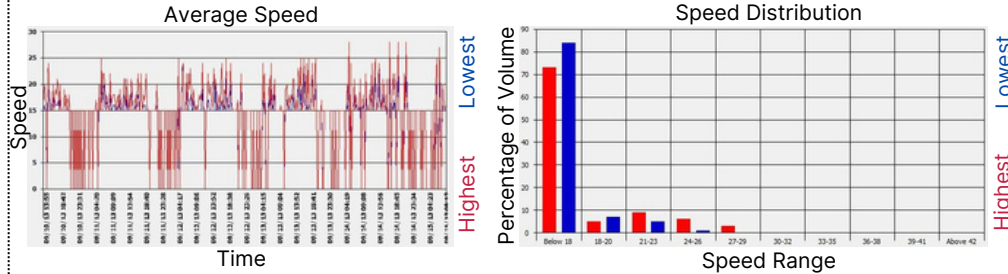

Radar detection range up to 1000 ft. (304.8 m) depending upon vehicle size, speed of approach, and configuration

Construction

Outside dimensions 48" w x 60" h x 2 7/8" d (121.9 cm x 152.4 cm x 7.3 cm)

Weight: 79 lbs (35.8 kg)

Aluminum metal enclosure, powder coated green

High impact polycarbonate face

NEMA 3R Rated Cabinet

Includes a Built-in Bracket. Module slides out (left or right).

Communication

RS-232 and Bluetooth Class 1 or 2 adaptors (capabilities; V1.0, V1.2, V2.0, V2.1,+ Enhanced Data Rate, EDR)

Power

Solar/Battery kits or AC power supply sold separately

Power requirements: 12VDC, low standby 422 megawatts, average day at 39.2 watts, night at 10.6 watts

Voltage requirements: 9VDC-30VDC

Environmental

-40°F to +165°F operating range (-40°C to +74°C)

Warranty

3-year limited warranty, 1-year on batteries

Unlimited tech support from US based factory technicians

DETAILS

TC-Speed Connect™ Configuration and Traffic Data Collection Software

Local configuration, scheduling and data reports

License Free

App for Android and Microsoft Store

System Health Data: battery voltage, internal temperature, ambient light lux, display function status

Speed Data: date stamp, time stamp, vehicle count, minimum speed, maximum speed, 10 speed bins, average speed, 25th percentile speed, 50th percentile speed, 85th percentile speed

Schedule can be programmed up to 1 year in advance

iq1800 Jumbo Full Matrix Radar Speed Sign

Part #	Reflective Sheeting Color
M75-018IE-0001	White*
M75-018IE-0002	Fluorescent Yellow-Green
M75-018IE-0003	Fluorescent Orange
M75-018IE-0004	Yellow

*Non MUTCD Compliant