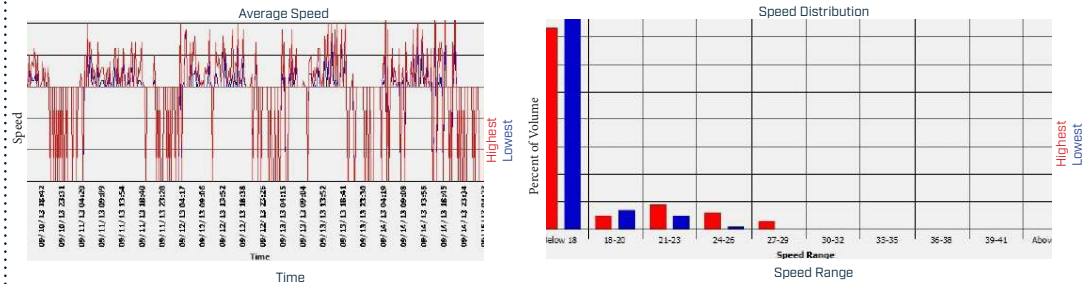

YOUR SPEED Sign Color: Yellow, Fluorescent Yellow-Green, Fluorescent Orange, or White

RADAR SENSOR

Doppler Radar

K-Band (24.15 GHz), license-free (FCC part 15 compliant)

Radar detection range up to 1000 ft. (304.8 m) depending upon vehicle size, speed of approach, and configuration

CONSTRUCTION

Outside dimensions 24" w x 30" h x 2 1/4" d (61 cm x 76.2 cm x 5.7 cm)

Weight: 39 lbs (17.7 kg)

Aluminum metal enclosure, powder coated green

High impact polycarbonate face

NEMA 3R Rated Cabinet

COMMUNICATION

RS-232 and Bluetooth Class 1 or 2 adaptors

(capabilities: V1.0, V1.2, V2.0, V2.1 + Enhanced Data Rate, EDR)

POWER

Power requirements: 12VDC, low standby, average day at 8.5 watts, night at 1.5 watts

Voltage requirements: 9VDC-30VDC

Integrated 30 Ah NiMH battery pack

ENVIRONMENTAL

-40°F to +165°F operating range (-40°C to +74°C)

WARRANTY

3 year limited warranty + 1 year on batteries

DETAILS

TC-SPEED CONNECT™ CONFIGURATION AND TRAFFIC DATA COLLECTION SOFTWARE

Local configuration, scheduling and data reports

License Free

App for Android and Microsoft Store

System Health Data: battery voltage, internal temperature, ambient light lux, display function status

Speed Data: date stamp, time stamp, vehicle count, minimum speed, maximum speed, 10 speed bins, average speed, 25th percentile speed, 50th percentile speed, 85th percentile speed

Schedule can be programmed up to 1 year in advance

iQ1200 Portable Sign with 30Ah Battery and Key

Parts #	Reflective Sheeting Color
M75-12DFB-PK01	White
M75-12DFB-PK02	Fluorescent Yello-Green
M75-12DFB-PK03	Fluorescent Orange
M75-12DFB-PK04	Yellow

*Non MUTCD Compliant