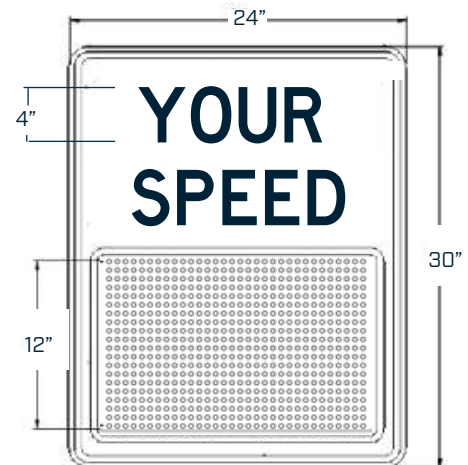

YOUR SPEED Sign Color: Yellow, Fluorescent Yellow-Green, Fluorescent Orange, or White

RADAR SENSOR

Doppler Radar

K-Band (24.15 GHz), license-free (FCC part 15 compliant)

Radar detection range up to 1000 ft. (304.8 m) depending upon vehicle size, speed of approach, and configuration

CONSTRUCTION

Outside dimensions 24" w x 30" h x 2 1/4" d (61 cm x 76.2 cm x 5.7 cm)

Weight: 39 lbs (17.7 kg)

Aluminum metal enclosure, powder coated green

High impact polycarbonate face

NEMA 3R Rated Cabinet

COMMUNICATION

RS-232 and Bluetooth Class 1 or 2 adaptors

(capabilities: V1.0, V1.2, V2.0, V2.1 + Enhanced Data Rate, EDR)

POWER

Power requirements: 12VDC, low standby, average day at 8.5 watts, night at 1.5 watts

Voltage requirements: 9VDC-30VDC

Integrated 30 Ah NiMH battery pack

ENVIRONMENTAL

-40°F to +165°F operating range (-40°C to +74°C)

WARRANTY

3 year limited warranty + 1 year on batteries

DETAILS

TC-SPEED CONNECT™ CONFIGURATION AND TRAFFIC DATA COLLECTION SOFTWARE

Local configuration, scheduling and data reports

License Free

App for Android and Microsoft Store

System Health Data: battery voltage, internal temperature, ambient light lux, display function status

Speed Data: date stamp, time stamp, vehicle count, minimum speed, maximum speed, 10 speed bins, average speed, 25th percentile speed, 50th percentile speed, 85th percentile speed

Schedule can be programmed up to 1 year in advance

iQ1200 Portable Sign with 30Ah Battery and Key

Parts #	Reflective Sheeting Color
M75-12DFB-PK01	White
M75-12DFB-PK02	Fluorescent Yello-Green
M75-12DFB-PK03	Fluorescent Orange
M75-12DFB-PK04	Yellow

*Non MUTCD Compliant