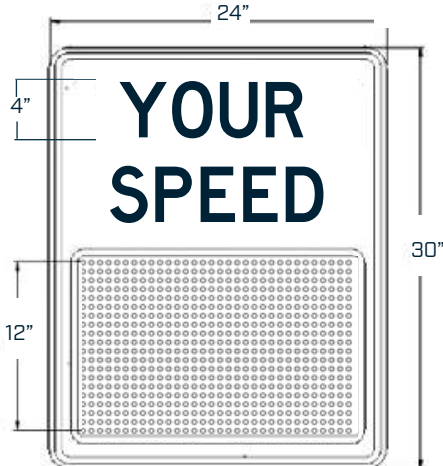

RADAR SENSOR

Doppler Radar

K-Band (24.15 GHz), license-free (FCC part 15 compliant)

Radar detection range up to 1000 ft. (304.8 m) depending upon vehicle size, speed of approach, and configuration

CONSTRUCTION

Outside dimensions 24" w x 30" h x 1 1/8" d (61 cm x 76.2 cm x 4.8 cm)

Weight: 24 lbs (10.8 kg)

Aluminum metal enclosure, powder coated green

High impact polycarbonate face

NEMA 3R Rated Cabinet

COMMUNICATION

RS-232 and Bluetooth Class 1 or 2 adaptors (capabilities; V1.0, V1.2, V2.0, V2.1,+ Enhanced Data Rate, EDR)

POWER

Solar/Battery kits or AC power supply sold separately

Power requirements: 12VDC, low standby, average day at 8.5 watts, night at 1.5 watts

Voltage requirements: 9VDC-30VDC

ENVIRONMENTAL

-40°F to +165°F operating range (-40°C to +74°C)

WARRANTY

3 year limited warranty + 1 year on batteries

DETAILS

TC-SPEED CONNECT™ CONFIGURATION AND TRAFFIC DATA COLLECTION SOFTWARE

Local configuration, scheduling and data reports

License Free

App for Android and Microsoft Store

System Health Data: battery voltage, internal temperature, ambient light lux, display function status

Speed Data: date stamp, time stamp, vehicle count, minimum speed, maximum speed, 10 speed bins, average speed, 25th percentile speed, 50th percentile speed, 85th percentile speed

Scheduled can be programmed up to 1 year in advance

iq1200 Full Matrix Radar Speed Sign

Part #	Reflective Sheeting Color
M75-12DFB-0001	White*
M75-12DFB-0002	Fluorescent Yellow-Green
M75-12DFB-0003	Fluorescent Orange
M75-12DFB-0004	Yellow

*Non MUTCD Compliant