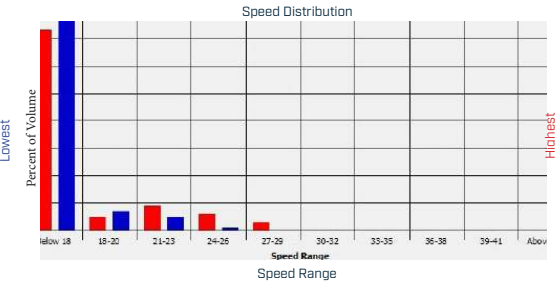

RADAR SENSOR

Doppler Radar

K-Band (24.15 GHz), license-free (FCC part 15 compliant)

Radar detection range up to 1000 ft. (304.8 m) depending upon vehicle size, speed of approach, and configuration

CONSTRUCTION

Outside dimensions 24" w x 30" h x 1 1/8" d (61 cm x 76.2 cm x 4.8 cm)

Weight: 24 lbs (10.8 kg)

Aluminum metal enclosure, powder coated green

High impact polycarbonate face

NEMA 3R Rated Cabinet

COMMUNICATION

RS-232 and Bluetooth Class 1 or 2 adaptors (capabilities; V1.0, V1.2, V2.0, V2.1,+ Enhanced Data Rate, EDR)

POWER

Solar/Battery kits or AC power supply sold separately

Power requirements: 12VDC, low standby, average day at 8.5 watts, night at 1.5 watts

Voltage requirements: 9VDC-30VDC

ENVIRONMENTAL

-40°F to +165°F operating range (-40°C to +74°C)

WARRANTY

3 year limited warranty + 1 year on batteries

DETAILS

TC-SPEED CONNECT™ CONFIGURATION AND TRAFFIC DATA COLLECTION SOFTWARE

Local configuration, scheduling and data reports

License Free

App for Android and Microsoft Store

System Health Data: battery voltage, internal temperature, ambient light lux, display function status

Speed Data: date stamp, time stamp, vehicle count, minimum speed, maximum speed, 10 speed bins, average speed, 25th percentile speed, 50th percentile speed, 85th percentile speed

Scheduled can be programmed up to 1 year in advance

iq1200 Full Matrix Radar Speed Sign

Part #	Reflective Sheeting Color
M75-12DFB-0001	White*
M75-12DFB-0002	Fluorescent Yellow-Green
M75-12DFB-0003	Fluorescent Orange
M75-12DFB-0004	Yellow

*Non MUTCD Compliant