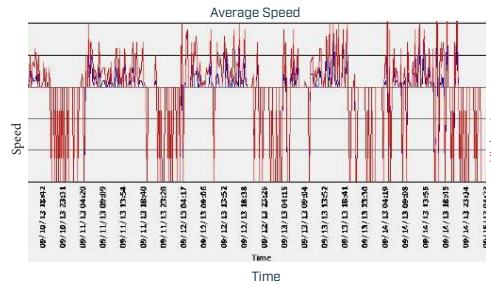

RADAR SENSOR

Doppler Radar

K-Band (24.15 GHz), license-free (FCC part 15 compliant)

Radar detection range up to 1000 ft. (304.8 m) depending upon vehicle size, speed of approach, and configuration

CONSTRUCTION

Outside dimensions 24" w x 30" h x 1 1/8" d (61 cm x 76.2 cm x 4.8 cm)

Weight: 24 lbs (10.8 kg)

Aluminum metal enclosure, powder coated green

High impact polycarbonate face

NEMA 3R Rated Cabinet

COMMUNICATION

RS-232 and Bluetooth Class 1 or 2 adaptors (capabilities; V1.0, V1.2, V2.0, V2.1,+ Enhanced Data Rate, EDR)

POWER

Solar/Battery kits or AC power supply sold separately

Power requirements: 12VDC, low standby, average day at 8.5 watts, night at 1.5 watts

Voltage requirements: 9VDC-30VDC

ENVIRONMENTAL

-40°F to +165°F operating range (-40°C to +74°C)

WARRANTY

3 year limited warranty + 1 year on batteries

DETAILS

TC-SPEED CONNECT™ CONFIGURATION AND TRAFFIC DATA COLLECTION SOFTWARE

Local configuration, scheduling and data reports

License Free

App for Android and Microsoft Store

System Health Data: battery voltage, internal temperature, ambient light lux, display function status

Speed Data: date stamp, time stamp, vehicle count, minimum speed, maximum speed, 10 speed bins, average speed, 25th percentile speed, 50th percentile speed, 85th percentile speed

Scheduled can be programmed up to 1 year in advance

iq1200 Full Matrix Radar Speed Sign

Part #	Reflective Sheeting Color
M75-12DFB-0001	White*
M75-12DFB-0002	Fluorescent Yellow-Green
M75-12DFB-0003	Fluorescent Orange
M75-12DFB-0004	Yellow

*Non MUTCD Compliant