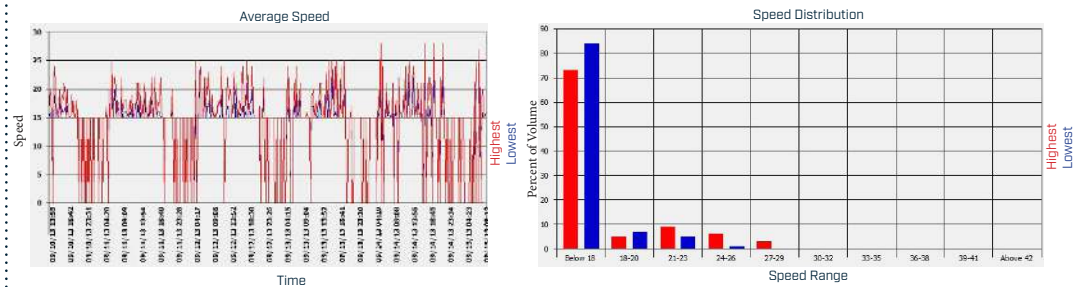

RADAR SENSOR

Doppler Radar

K-Band (24.15 GHz), license-free (FCC part 15 compliant)

Radar detection range up to 1000 ft. (304.8 m) depending upon vehicle size, speed of approach, and configuration

CONSTRUCTION

Outside dimensions 48" w x 60" h x 2 7/8" d (121.9 cm x 152.4 cm x 7.3 cm)

Weight: 79 lbs (35.8 kg)

Aluminum metal enclosure, powder coated green

High impact polycarbonate face

NEMA 3R Rated Cabinet

COMMUNICATION

RS-232 and Bluetooth Class 1 or 2 adaptors

(capabilities: V1.0, V1.2, V2.0, V2.1 + Enhanced Data Rate, EDR)

POWER

Solar/Battery kits or AC power supply sold separately

Power requirements: 12VDC, low standby, average day at 8.5 watts, night at 1.5 watts

Voltage requirements: 9VDC-30VDC

ENVIRONMENTAL

-40°F to +165°F operating range (-40°C to +74°C)

WARRANTY

3 year limited warranty + 1 year on batteries

DETAILS

TC-SPEED CONNECT™ CONFIGURATION AND TRAFFIC DATA COLLECTION SOFTWARE

Local configuration, scheduling and data reports

License Free

App for Android and Microsoft Store

System Health Data: battery voltage, internal temperature, ambient light lux, display function status

Speed Data: date stamp, time stamp, vehicle count, minimum speed, maximum speed, 10 speed bins, average speed, 25th percentile speed, 50th percentile speed, 85th percentile speed

Schedule can be programmed up to 1 year in advance

iq1800 Jumbo Full Matrix Radar Speed Sign

Part #	Reflective Sheeting Color
M75-018IE-0001	White*
M75-018IE-0002	Fluorescent Yellow-Green
M75-018IE-0003	Fluorescent Orange
M75-018IE-0004	Yellow

*Non MUTCD Compliant