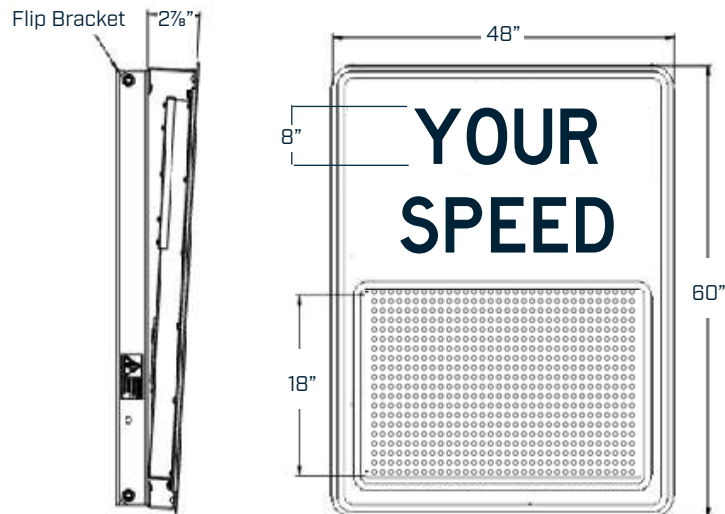

RADAR SENSOR

Doppler Radar

K-Band (24.15 GHz), license-free (FCC part 15 compliant)

Radar detection range up to 1000 ft. (304.8 m) depending upon vehicle size, speed of approach, and configuration

CONSTRUCTION

Outside dimensions 48" w x 60" h x 2 7/8" d (121.9 cm x 152.4 cm x 7.3 cm)

Weight: 79 lbs (35.8 kg)

Aluminum metal enclosure, powder coated green

High impact polycarbonate face

NEMA 3R Rated Cabinet

COMMUNICATION

RS-232 and Bluetooth Class 1 or 2 adaptors

(capabilities: V1.0, V1.2, V2.0, V2.1 + Enhanced Data Rate, EDR)

POWER

Solar/Battery kits or AC power supply sold separately

Power requirements: 12VDC, low standby, average day at 8.5 watts, night at 1.5 watts

Voltage requirements: 9VDC-30VDC

ENVIRONMENTAL

-40°F to +165°F operating range (-40°C to +74°C)

WARRANTY

3 year limited warranty + 1 year on batteries

DETAILS

TC-SPEED CONNECT™ CONFIGURATION AND TRAFFIC DATA COLLECTION SOFTWARE

Local configuration, scheduling and data reports

License Free

App for Android and Microsoft Store

System Health Data: battery voltage, internal temperature, ambient light lux, display function status

Speed Data: date stamp, time stamp, vehicle count, minimum speed, maximum speed, 10 speed bins, average speed, 25th percentile speed, 50th percentile speed, 85th percentile speed

Schedule can be programmed up to 1 year in advance

iq1800 Jumbo Full Matrix Radar Speed Sign

Part #	Reflective Sheeting Color
M75-018IE-0001	White*
M75-018IE-0002	Fluorescent Yellow-Green
M75-018IE-0003	Fluorescent Orange
M75-018IE-0004	Yellow

*Non MUTCD Compliant