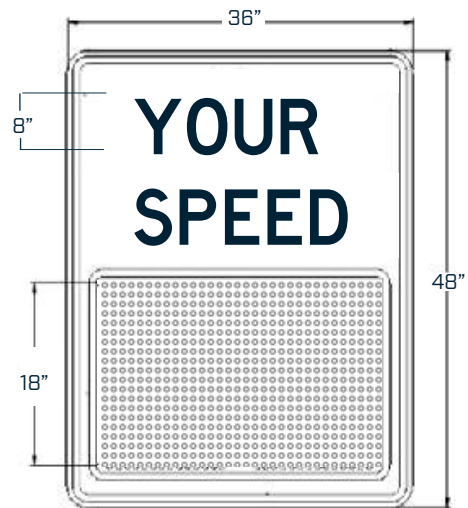

SPECIFICATIONS

DISPLAY

Full matrix electronic Light Emitting Diode (LED) display

Speed display features 18" (45.7 cm) high electronic numbers, will display MPH or KPH, Minimum 5 MPH (8 KPH) in 1 MPH/1.6 KPH increments, Maximum 99 MPH/159.3 KPH

Speed triggered messages: "SLOW DOWN" or "TOO FAST" in 8" (20.3 cm) high electronic characters, two-line display for text. Highway Gothic font

LEDs: Amber (590 nanometers) in color, 100,000-hour life, 15° viewing angle, AlinGap technology

Brightness: 20,000 candela per square meter, Auto dimming

Legibility distance: 1,000 ft (304.8 m)

YOUR SPEED Legend: 6" (15.2 cm) Highway Gothic font

Front face sheeting: 3M™ Diamond Grade™ high visibility prismatic retroreflective sheeting

YOUR SPEED Sign Color: Yellow, Fluorescent Yellow-Green, Fluorescent Orange, or White

RADAR SENSOR

Doppler Radar

K-Band (24.15 GHz), license-free (FCC part 15 compliant)

Radar detection range up to 1,000 ft (304.8 m) depending upon vehicle size, speed of approach, and configuration

CONSTRUCTION

Outside dimensions 36" w x 48" h x 2 7/8" d (91.44 cm x 121.9 cm x 7.3 cm)

Weight: 59 lbs (26.8 kg)

Aluminum metal enclosure, powder coated green

High impact polycarbonate face

NEMA 3R Rated Cabinet

COMMUNICATION

RS-232 and Bluetooth Class 1 or 2 adaptors (capabilities: V1.0, V1.2, V2.0, V2.1 + Enhanced Data Rate, EDR)

POWER

Solar/Battery kits or AC power supply sold separately

Power requirements: 12VDC, low standby, average day at 8.5 watts, night at 1.5 watts

Voltage requirements: 9VDC-30VDC

ENVIRONMENTAL

-40°F to +165°F operating range (-40°C to +74°C)

WARRANTY

3 year limited warranty + 1 year on batteries

DETAILS

TC-SPEED CONNECT™ CONFIGURATION AND TRAFFIC DATA COLLECTION SOFTWARE

Local configuration, scheduling and data reports