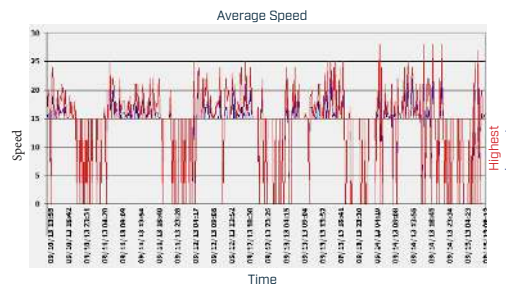

RADAR SENSOR

Doppler Radar

K-Band (24.15 GHz), license-free (FCC part 15 compliant)

Radar detection range up to 1,000 ft (304.8 m) depending upon vehicle size, speed of approach, and configuration

CONSTRUCTION

Outside dimensions 36" w x 48" h x 2 7/8" d (91.44 cm x 121.9 cm x 7.3 cm)

Weight: 59 lbs (26.8 kg)

Aluminum metal enclosure, powder coated green

High impact polycarbonate face

NEMA 3R Rated Cabinet

COMMUNICATION

RS-232 and Bluetooth Class 1 or 2 adaptors (capabilities: V1.0, V1.2, V2.0, V2.1 + Enhanced Data Rate, EDR)

POWER

Solar/Battery kits or AC power supply sold separately

Power requirements: 12VDC, low standby, average day at 8.5 watts, night at 1.5 watts

Voltage requirements: 9VDC-30VDC

ENVIRONMENTAL

-40°F to +165°F operating range (-40°C to +74°C)

WARRANTY

3 year limited warranty + 1 year on batteries

DETAILS

TC-SPEED CONNECT™ CONFIGURATION AND TRAFFIC DATA COLLECTION SOFTWARE

Local configuration, scheduling and data reports

License Free

App for Android and Microsoft Store

System Health Data: battery voltage, internal temperature, ambient light lux, display function status

Speed Data: date stamp, time stamp, vehicle count, minimum speed, maximum speed, 10 speed bins, average speed, 25th percentile speed, 50th percentile speed, 85th percentile speed

Programmable up to 1 year schedule in advance