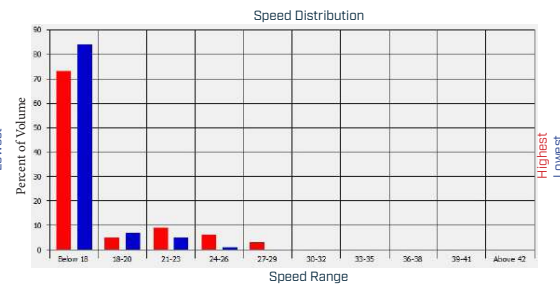

RADAR SENSOR

Doppler Radar

K-Band (24.15 GHz), license-free (FCC part 15 compliant)

Radar detection range up to 1,000 ft (304.8 m) depending upon vehicle size, speed of approach, and configuration

CONSTRUCTION

Outside dimensions 36" w x 48" h x 2 7/8" d (91.44 cm x 121.9 cm x 7.3 cm)

Weight: 59 lbs (26.8 kg)

Aluminum metal enclosure, powder coated green

High impact polycarbonate face

NEMA 3R Rated Cabinet

COMMUNICATION

RS-232 and Bluetooth Class 1 or 2 adaptors (capabilities: V1.0, V1.2, V2.0, V2.1 + Enhanced Data Rate, EDR)

POWER

Solar/Battery kits or AC power supply sold separately

Power requirements: 12VDC, low standby, average day at 8.5 watts, night at 1.5 watts

Voltage requirements: 9VDC-30VDC

ENVIRONMENTAL

-40°F to +165°F operating range (-40°C to +74°C)

WARRANTY

3 year limited warranty + 1 year on batteries

DETAILS

TC-SPEED CONNECT™ CONFIGURATION AND TRAFFIC DATA COLLECTION SOFTWARE

Local configuration, scheduling and data reports

License Free

App for Android and Microsoft Store

System Health Data: battery voltage, internal temperature, ambient light lux, display function status

Speed Data: date stamp, time stamp, vehicle count, minimum speed, maximum speed, 10 speed bins, average speed, 25th percentile speed, 50th percentile speed, 85th percentile speed

Programmable up to 1 year schedule in advance