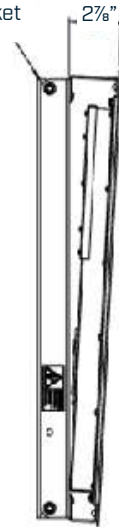

Flip Bracket