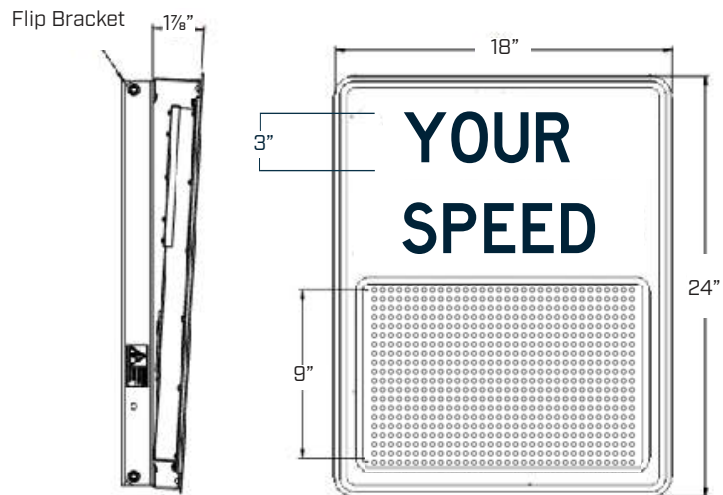

YOUR SPEED Sign Color: Yellow, Fluorescent Yellow-Green, Fluorescent Orange, or White

RADAR SENSOR

Doppler Radar

K-Band (24.15 GHz), license-free (FCC part 15 compliant)

Radar detection range up to 1000 ft. (304.8 m) depending upon vehicle size, speed of approach, and configuration

CONSTRUCTION

Outside dimensions 18" w x 24" h x 1 7/8" d (45.7 cm x 61 cm x 4.76 cm)

Weight: 29 lbs (13.2 kg)

Aluminum metal enclosure, powder coated green

High impact polycarbonate face

NEMA 3R Rated Cabinet

COMMUNICATION

RS-232 and Bluetooth Class 1 or 2 adaptors (capabilities: V1.0, V1.2, V2.0, V2.1 + Enhanced Data Rate, EDR)

POWER

Power requirements: 12VDC, low standby, average day at 8.5 watts, night at 1.5 watts

Voltage requirements: 9VDC-30VDC

Integrated 20 Ah NiMH battery pack

ENVIRONMENTAL

-40°F to +165°F operating range (-40°C to +74°C)

WARRANTY

3 year limited warranty excluding batteries

DETAILS

TC-SPEED CONNECT™ CONFIGURATION AND TRAFFIC DATA COLLECTION SOFTWARE

Local configuration, scheduling and data reports

License Free

App for Android and Microsoft Store

System Health Data: battery voltage, internal temperature, ambient light lux, display function status

Speed Data: date stamp, time stamp, vehicle count, minimum speed, maximum speed, 10 speed bins, average speed, 25th percentile speed, 50th percentile speed, 85th percentile speed

Schedule can be programmed up to 1 year in advance

iq900 Portable Sign w/ 20Ah Battery w/ Key

Part #	Reflective Sheeting Color
M75-9IDFB-PK01	White*
M75-9IDFB-PK02	Fluorescent Yellow-Green
M75-9IDFB-PK03	Fluorescent Orange
M75-9IDFB-PK04	Yellow

*Non MUTCD Compliant