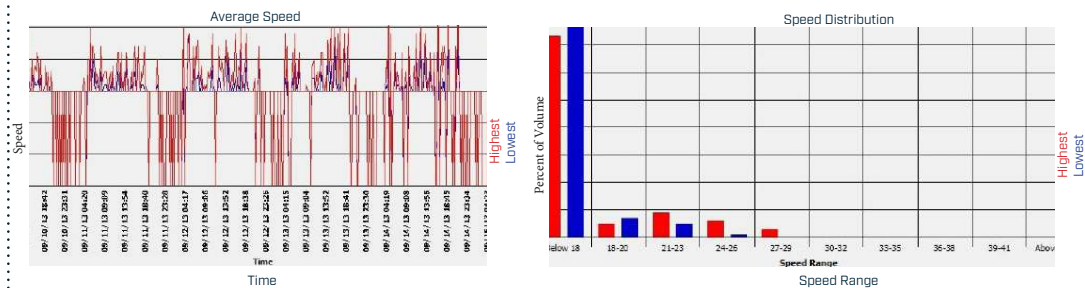

### TC-SPEED CONNECT™ CONFIGURATION AND TRAFFIC DATA COLLECTION SOFTWARE

Local configuration, scheduling and data reports

License Free

App for Android and Microsoft Store

System Health Data: battery voltage, internal temperature, ambient light lux, display function status

Speed Data: date stamp, time stamp, vehicle count, minimum speed, maximum speed, 10 speed bins, average speed, 25th percentile speed, 50th percentile speed, 85th percentile speed

Schedule can be programmed up to 1 year in advance