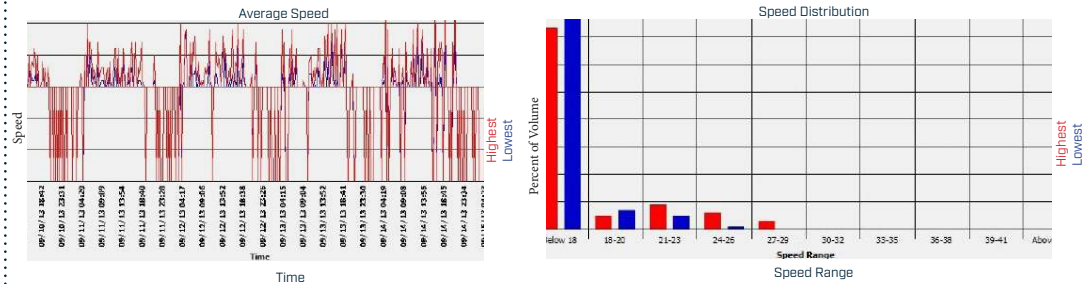

YOUR SPEED Sign Color: Yellow, Fluorescent Yellow-Green, Fluorescent Orange, or White

RADAR SENSOR

Doppler Radar

K-Band (24.15 GHz), license-free (FCC part 15 compliant)

Radar detection range up to 1000 ft. (304.8 m) depending upon vehicle size, speed of approach, and configuration

CONSTRUCTION

Outside dimensions 24" w x 30" h x 2 1/4" d (61 cm x 76.2 cm x 5.7 cm)

Weight: 39 lbs (17.7 kg)

Aluminum metal enclosure, powder coated green

High impact polycarbonate face

NEMA 3R Rated Cabinet

COMMUNICATION

RS-232 and Bluetooth Class 1 or 2 adaptors

(capabilities: V1.0, V1.2, V2.0, V2.1 + Enhanced Data Rate, EDR)

POWER

Power requirements: 12VDC, low standby, average day at 8.5 watts, night at 1.5 watts

Voltage requirements: 9VDC-30VDC

Integrated 30 Ah NiMH battery pack

ENVIRONMENTAL

-40°F to +165°F operating range [-40°C to +74°C]

WARRANTY

3 year limited warranty + 1 year on batteries

DETAILS

TC-SPEED CONNECT™ CONFIGURATION AND TRAFFIC DATA COLLECTION SOFTWARE

Local configuration, scheduling and data reports

License Free

App for Android and Microsoft Store

System Health Data: battery voltage, internal temperature, ambient light lux, display function status

Speed Data: date stamp, time stamp, vehicle count, minimum speed, maximum speed, 10 speed bins, average speed, 25th percentile speed, 50th percentile speed, 85th percentile speed

Schedule can be programmed up to 1 year in advance

iQ1200 Portable Sign with 30Ah Battery and Key

Parts #	Reflective Sheeting Color
M75-12DFB-PK01	White
M75-12DFB-PK02	Fluorescent Yello-Green
M75-12DFB-PK03	Fluorescent Orange
M75-12DFB-PK04	Yellow

*Non MUTCD Compliant