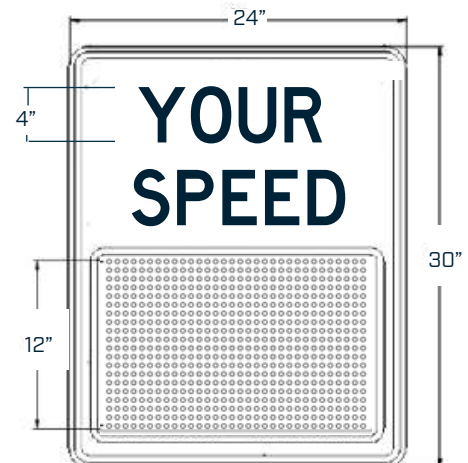

YOUR SPEED Sign Color: Yellow, Fluorescent Yellow-Green, Fluorescent Orange, or White

RADAR SENSOR

Doppler Radar

K-Band (24.15 GHz), license-free (FCC part 15 compliant)

Radar detection range up to 1000 ft. (304.8 m) depending upon vehicle size, speed of approach, and configuration

CONSTRUCTION

Outside dimensions 24" w x 30" h x 2 1/4" d (61 cm x 76.2 cm x 5.7 cm)

Weight: 39 lbs (17.7 kg)

Aluminum metal enclosure, powder coated green

High impact polycarbonate face

NEMA 3R Rated Cabinet

COMMUNICATION

RS-232 and Bluetooth Class 1 or 2 adaptors

(capabilities: V1.0, V1.2, V2.0, V2.1 + Enhanced Data Rate, EDR)

POWER

Power requirements: 12VDC, low standby, average day at 8.5 watts, night at 1.5 watts

Voltage requirements: 9VDC-30VDC

Integrated 30 Ah NiMH battery pack

ENVIRONMENTAL

-40°F to +165°F operating range [-40°C to +74°C]

WARRANTY

3 year limited warranty + 1 year on batteries

DETAILS

TC-SPEED CONNECT™ CONFIGURATION AND TRAFFIC DATA COLLECTION SOFTWARE

Local configuration, scheduling and data reports

License Free

App for Android and Microsoft Store

System Health Data: battery voltage, internal temperature, ambient light lux, display function status

Speed Data: date stamp, time stamp, vehicle count, minimum speed, maximum speed, 10 speed bins, average speed, 25th percentile speed, 50th percentile speed, 85th percentile speed

Schedule can be programmed up to 1 year in advance

iQ1200 Portable Sign with 30Ah Battery and Key

Parts #	Reflective Sheeting Color
M75-12DFB-PK01	White
M75-12DFB-PK02	Fluorescent Yello-Green
M75-12DFB-PK03	Fluorescent Orange
M75-12DFB-PK04	Yellow

*Non MUTCD Compliant